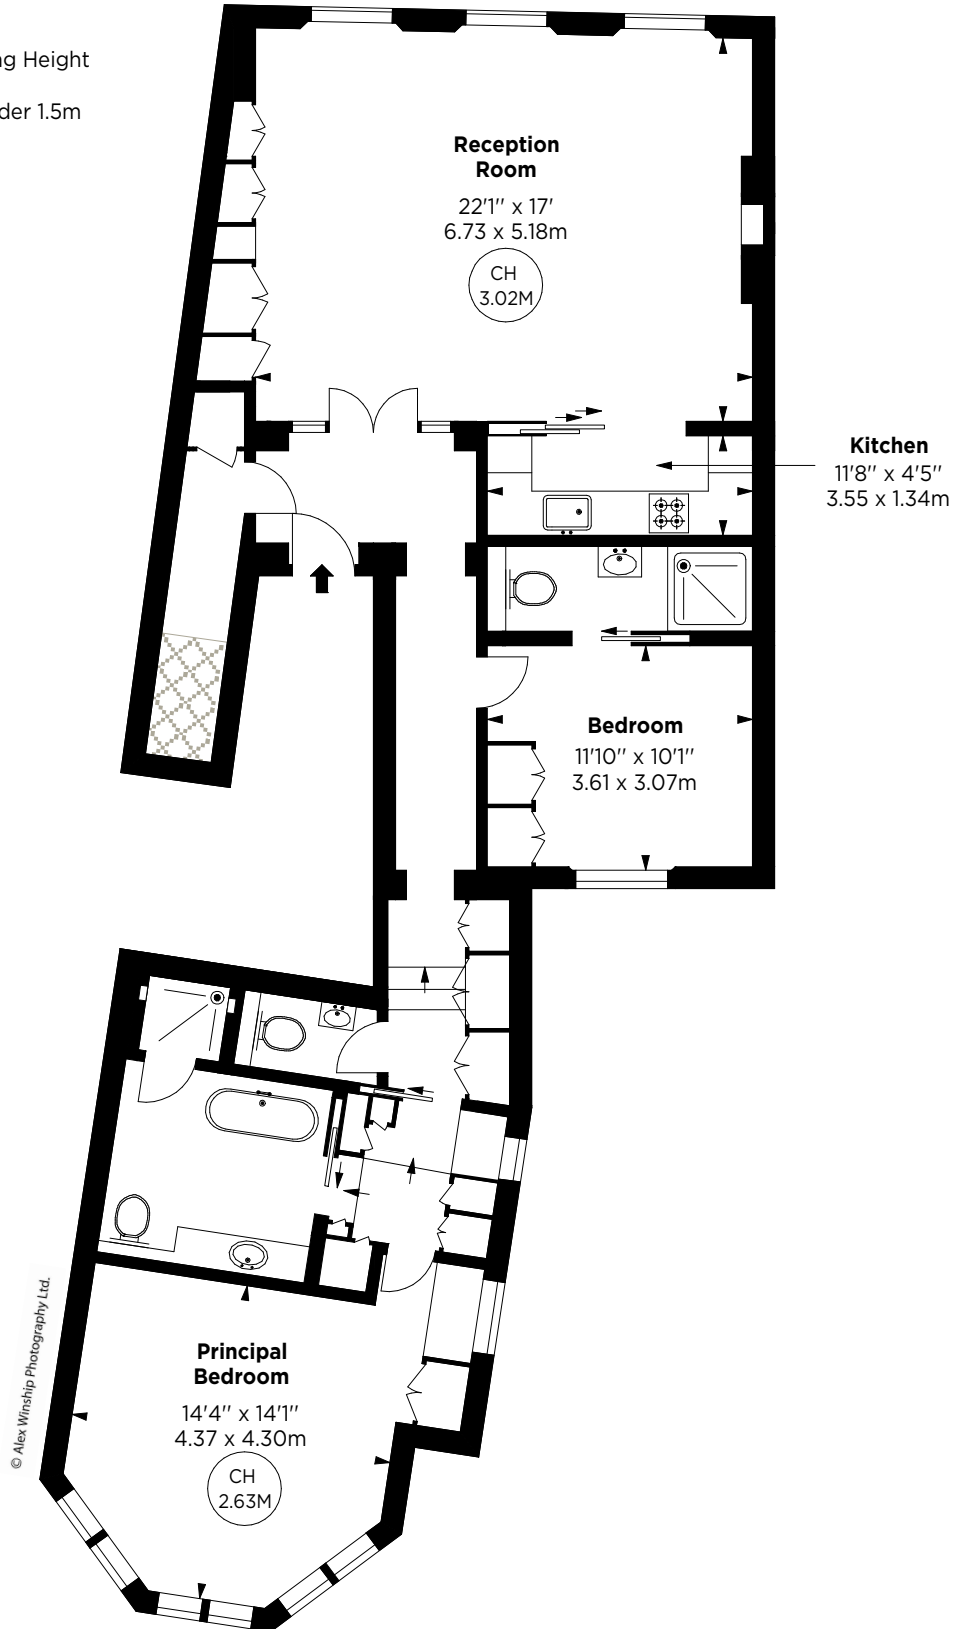

# Lennox Gardens, SW1

APPROX. GROSS INTERNAL AREA \*  
1271 Sq Ft - 118.08 Sq M  
(Including 1.4 Sq M of Under 1.5m Area)

This floorplan is for GUIDANCE ONLY and NOT FOR VALUATION purposes.

Key :  
CH - Ceiling Height  
 - Under 1.5m

SECOND FLOOR